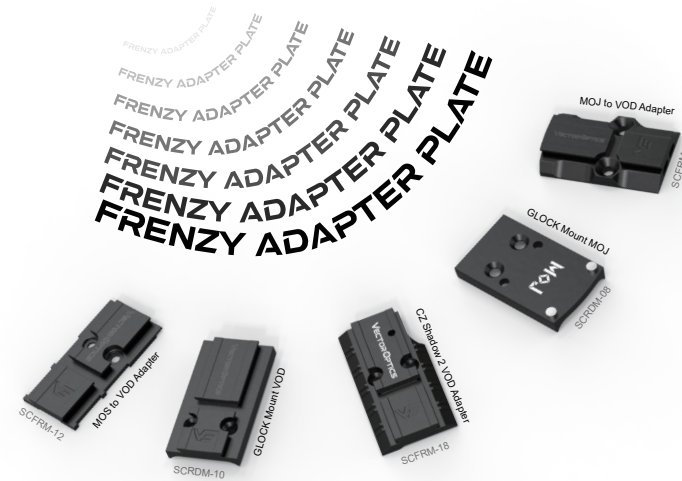

Low Profile 0.75" Center Height XASR-S01
Medium Profile 1.0" Center Height XASR-S02
High Profile 1.25" Center Height XASR-S03
High Profile QD 1.25" Center Height XASR-SQ03
Medium Profile QD 1.0" Center Height XASR-SQ02
Low Profile QD 0.75" Center Height XASR-SQ01

RUM CANTILEVER PICATINNY RISER MOUNT
11mm 0.45" Height SCPSM-01

Be Safe Have Fun
Hope VE can accompany your every shoot and be your loyal partner!
As a pioneer of this industry in China, Vector Optics is committed to providing top riflescopes in China and even in the world to break the inherent concept that "Made in China" is of cheap or low quality products.