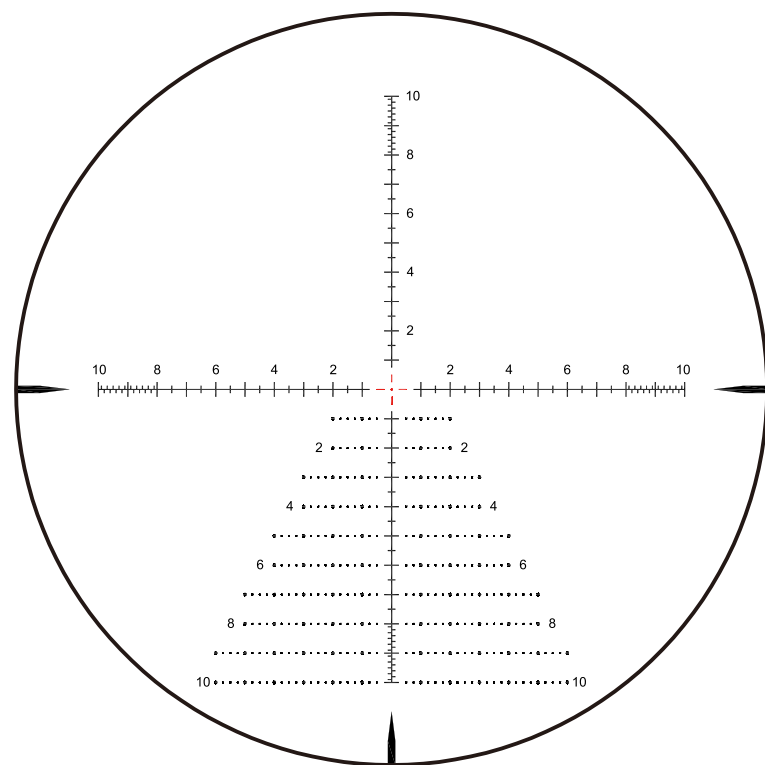

34MM

RETICLE PATTERN

?(MIL)