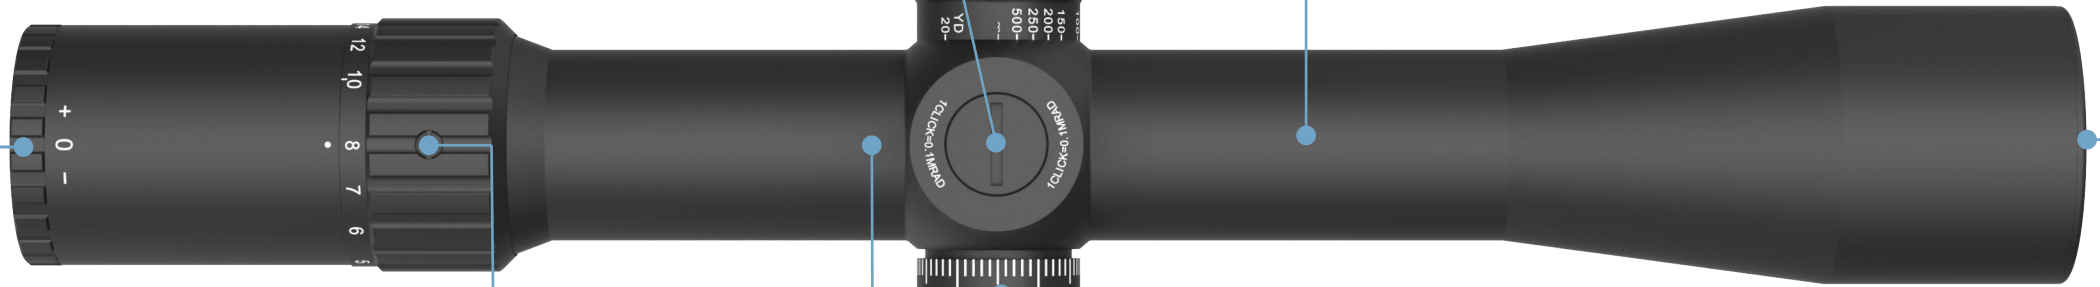

TUBE SIZE & SHOCK PROOF

30mm Monotube Made of 6061 T6, 1000G Shock Proof Can Hold Recoil of .338 Ammo.

8X ZOOM

8x Zoom Factor, Constant 4" Eye Relief Without Inside Dark Ring Around Image.

LIFETIME WARRANTY

Quality Through Precision.

TURRET LOCK

This Prevents Accidental Adjustments to the Scope's Windage Settings.

IMAGE QUALITY

Very Little Distortion, Extra-Low Dispersion, Excellent for Dawn, Dusk Even at Night Shooting.

All Fields of Application for Hunting, Sporting & Competition.

FULLY MULTI COATED

Taurus, Medium and High-Power Optics Integrate Renowned HD Optics System With Wide Angle and Long Eye Relief Provides Sharp Images at Any Magnification. Crystal, Classic, Competitive.