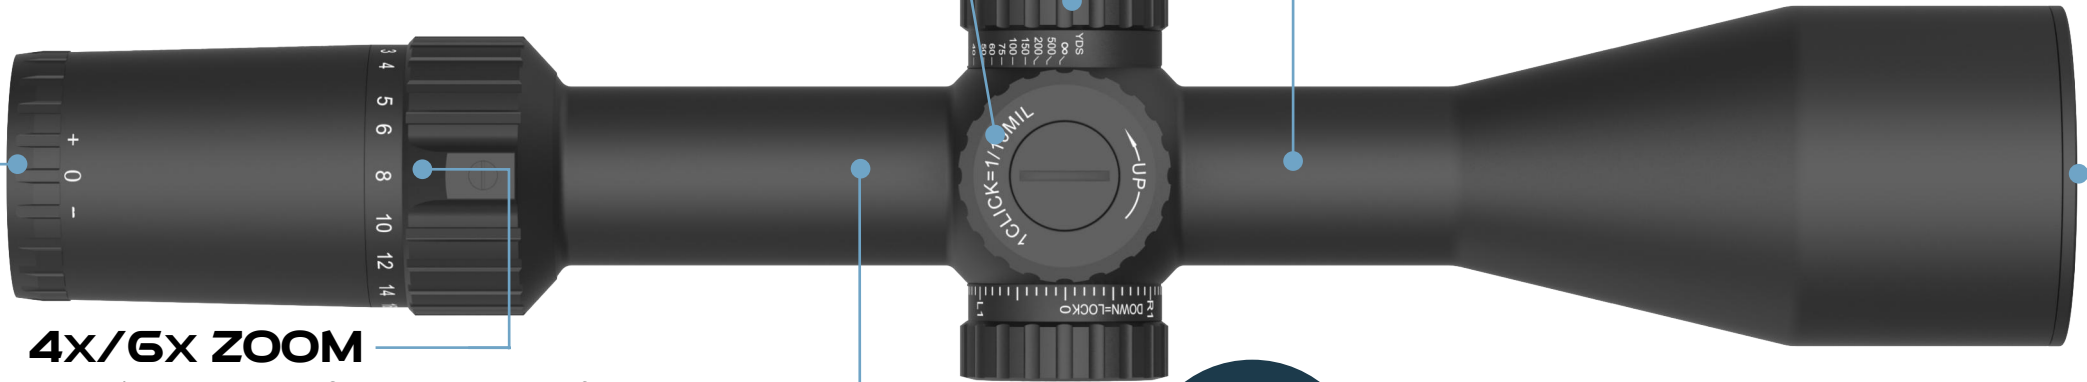

<https://www.vectoroptics.com/>

TAURUS FFP

TACTILE & REPEATABLE TURRET

Ergonomically Designed With More Tactile and Audible Click Adjustments. 0.1 MRAD, 1/10 MIL, 1cm Turret Options to Match Your Usage Habits. The Turret Lock System Eliminates Accidental Dial Movement by Locking it in Place.

TURRET REPLACE

1CLICK=1/10MIL
BLACK MATTE

1CLICK=1 CM
PINK MATTE

1CLICK=0.1MARD
FDE MATTE

ILLUMINATION

6 Levels Illumination Only Center Dot Illumination. There is an off Gear Between Each Level Illumination for You to Quickly Turn off the Illumination.

PARALLAX SETTING

Side Focus Parallax Min Starts from 15/20 Yards to Infinite.

TUBE SIZE & SHOCK PROOF

Monotube Made of 6061 T6, 1000G Shock Proof Can Hold Recoil of .338 Ammo.

4X/6X ZOOM

True 4x/6x Zoom Factor, Constant 4" Eye Relief Without Inside Dark Ring Around Image.