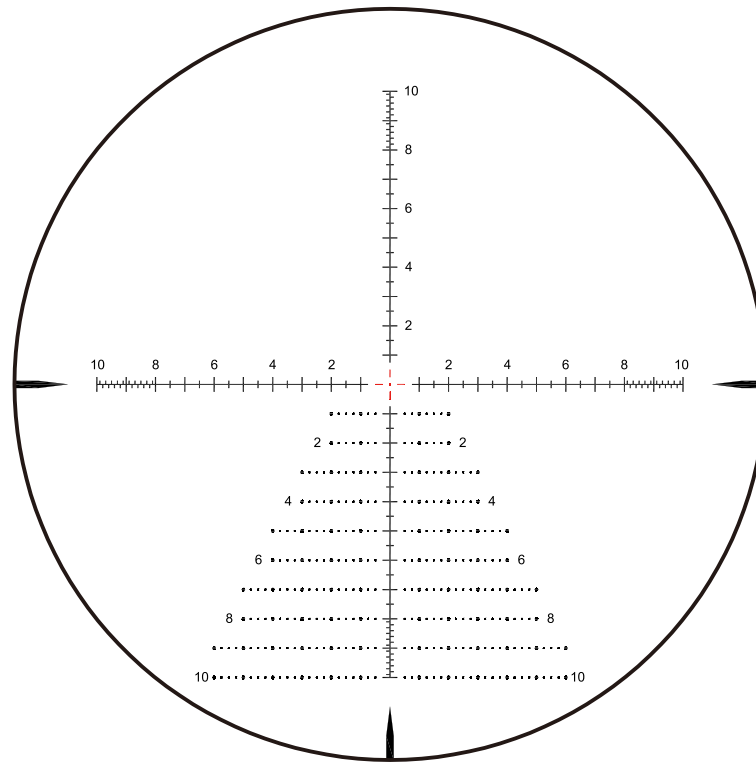

Turret Lock √ (Windage)

Relations

New products are coming soon

8x

RETICLE PATTERN

?(MIL)

TAURUS 34MM

INFORMATION