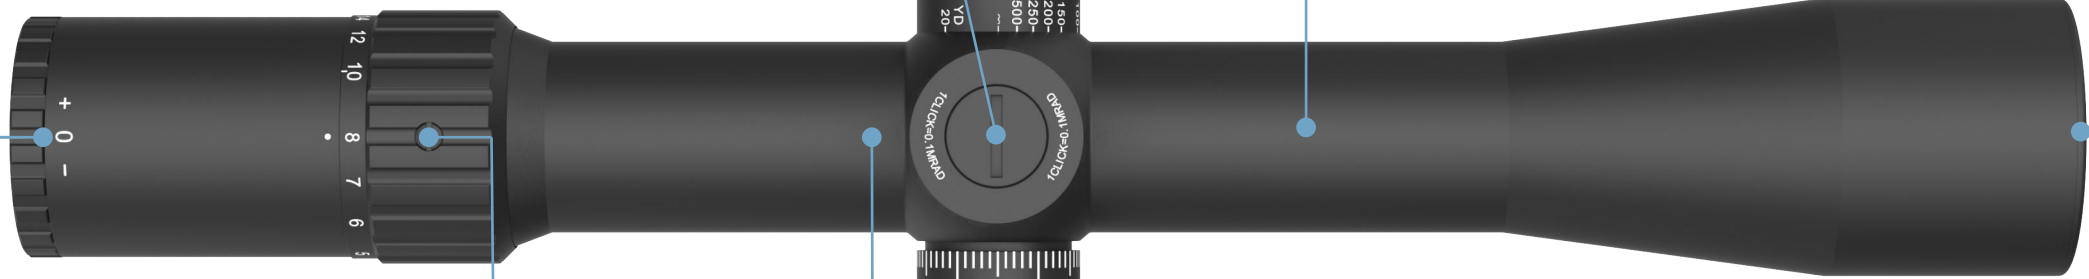

 www.youtube.com/@VectorOptics

 <https://www.vectoroptics.com/>

TAURUS SFP

ZERO STOP FUNCTION

ILLUMINATION

6 Levels Illumination Only Center Dot Illumination. There is an off Gear Between Each Level Illumination for You to Quickly Turn off the Illumination.